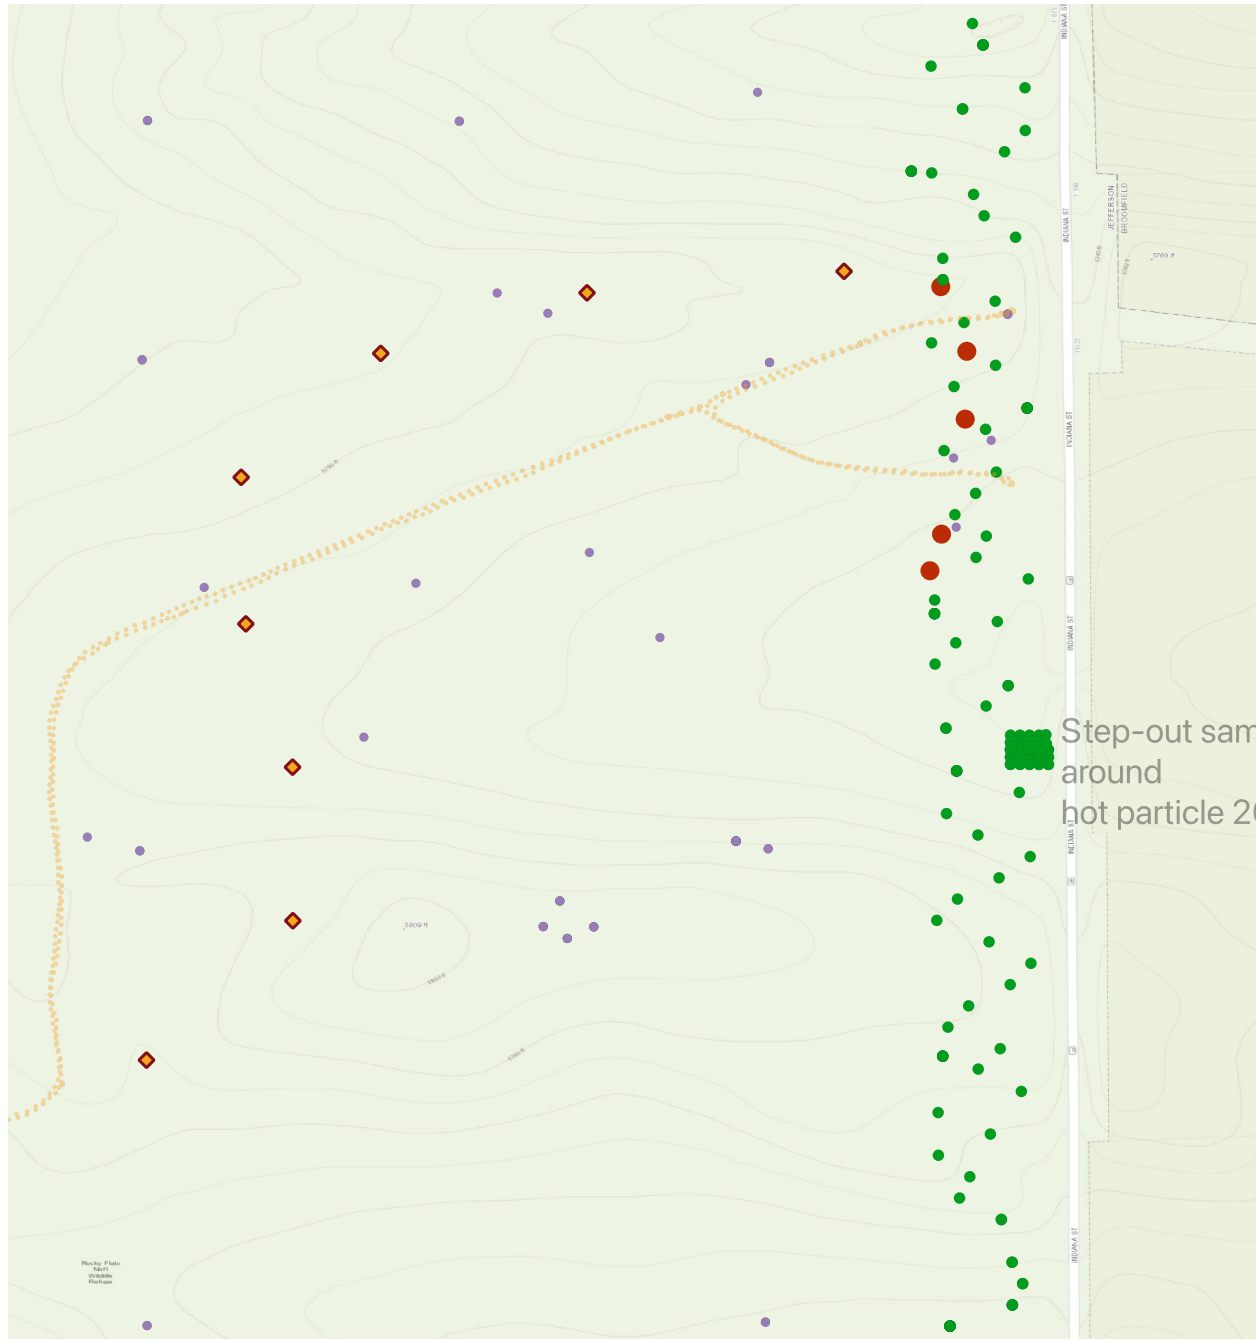

Greenway trail and sampling

- DOE [2336]
- ◊ Fish&Wildlife [48]
- Ketterer [5]
- Jefferson Parkway [426]
- Greenway trail

Step-out samples
around
hot particle 2019